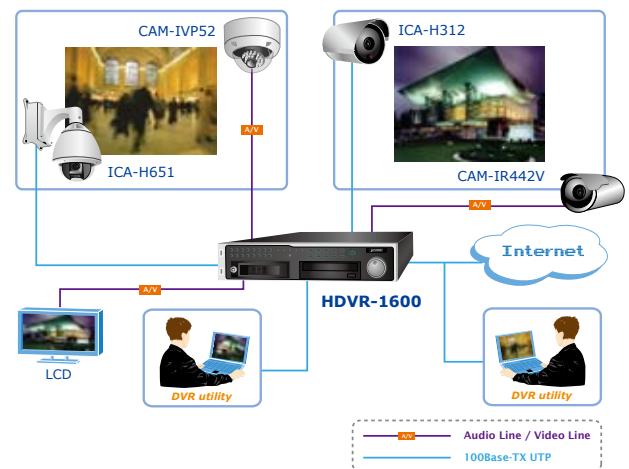

APPLICATIONS

HDVR-1600 can support analog and IP cameras simultaneously, and translates the traditional CCTV surveillance system into IP surveillance network

Cameras can be connected up to 16 CCTV. The HDVR-1600 can be deployed anywhere indoor or outdoor to monitor the environment both in day and night. With the bundled DVR utility, the manager can easily check and play back the video captured in the system.